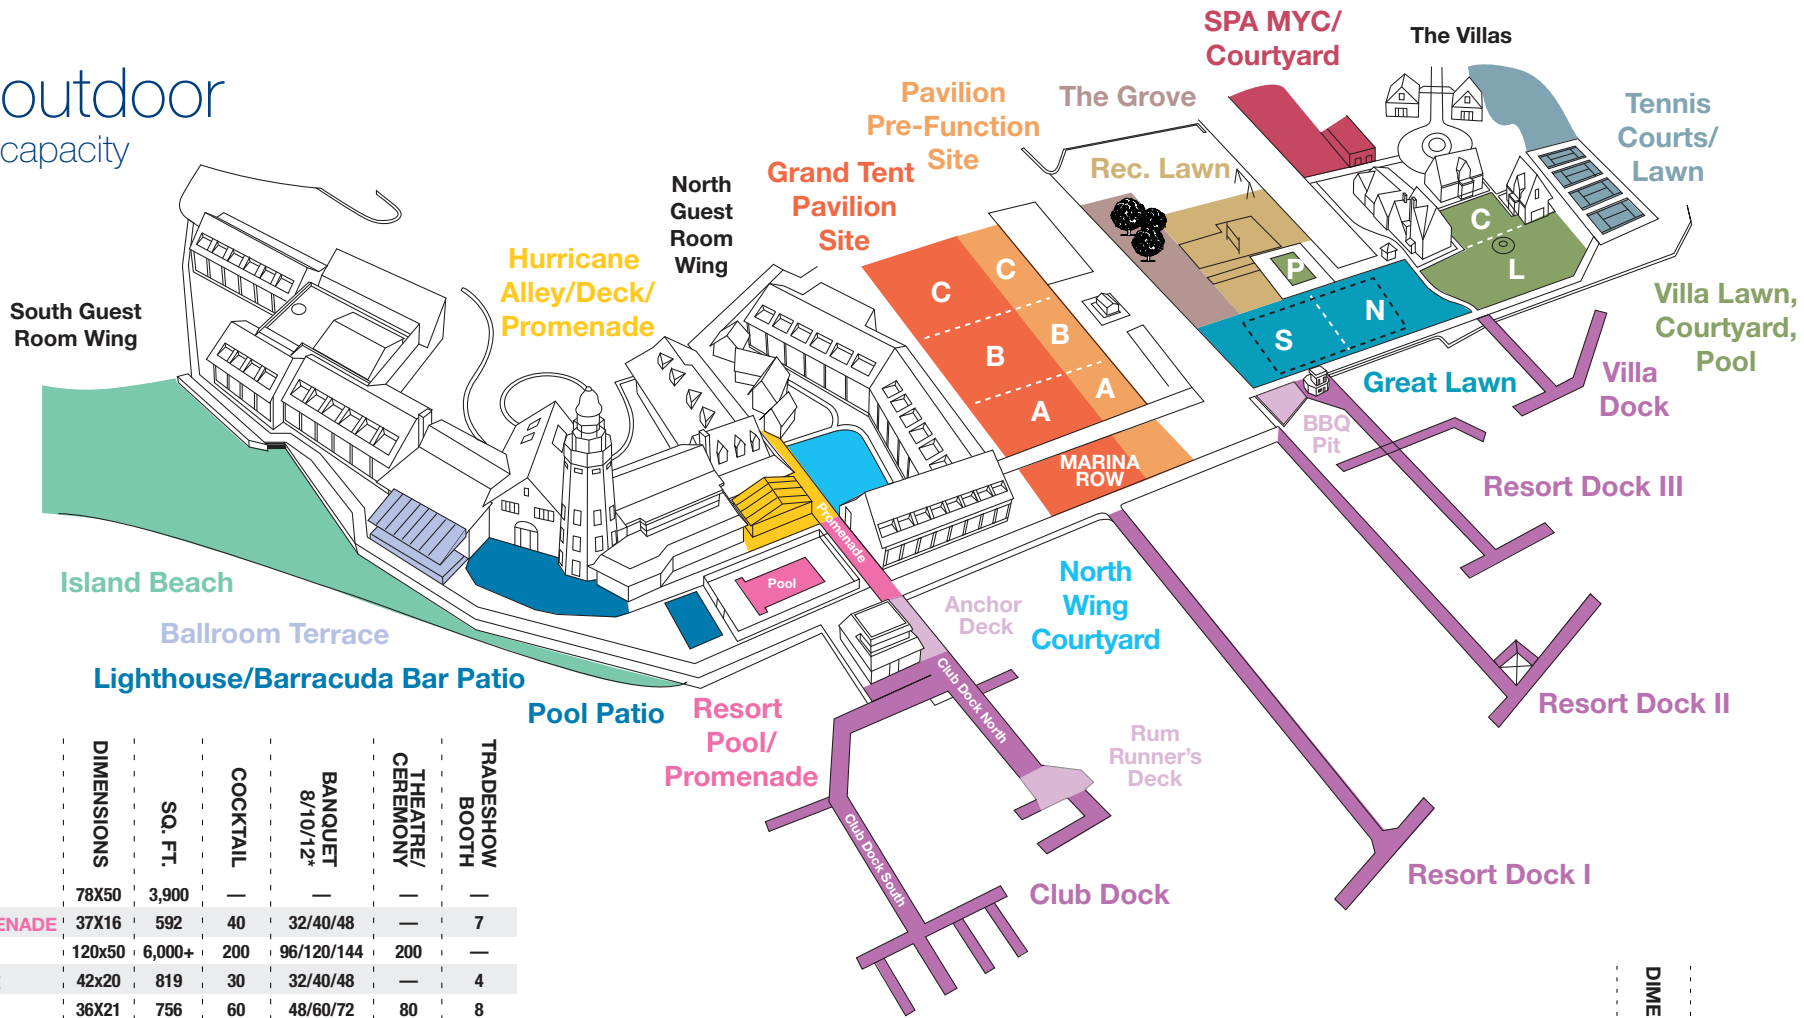

RESORT & MARINA

outdoor capacity

	DIMENSIONS	SQ. FT.	COCKTAIL	BANQUET 8/10/12*	THEATRE/ CEREMONY	TRADESHOW BOOTH
RESORT POOL	78x50	3,900	—	—	—	—
RESORT POOL PROMENADE	37x16	592	40	32/40/48	—	7
ISLAND BEACH	120x50	6,000+	200	96/120/144	200	—
BALLROOM TERRACE	42x20	819	30	32/40/48	—	4
POOL PATIO	36x21	756	60	48/60/72	80	8
L.H./BARRACUDA BAR PATIO	30x20	600	80	48/60/72	—	6
HURRICANE ALLEY	39x45	1,755	70	40/48/60	—	5
H.A. DECK	51x31	1,581	100	56/70/90	—	6
H.A. PROMENADE	40x23	920	30	40/50/60	—	5
NORTH WING COURTYARD	71x70	4,970	150	96/120/144	300	20
VILLA LAWN	200x80	16,000	300	128/160/192	500	136
VILLA COURTYARD	80x65	5,200	—	96/120/144	200	60
VILLA POOL	76x66	5,200	—	—	—	—
SPA MYC	50x50	2,500	—	—	—	—
SPA MYC COURTYARD	122x33	4,026	110	64/80/96	—	10
TENNIS COURTS (1-4)	78x36	2,808	—	—	—	—
TENNIS LAWN	110x85	9,350	200	160/200/240	—	76
GREAT LAWN NORTH	180x84	15,120	500	250/300/—	500	150
GREAT LAWN SOUTH	180x84	15,120	500	250/300/—	500	150
GREAT LAWN N&S	360x104	37,440	1000	500/600/—	1000	300
GREAT TENT (DOTTED LINE)	130x80	10,400	1000	520	1300	102
RECREATION LAWN	183x134	24,522	150	96/120/144	—	—

	DIMENSIONS	SQ. FT.
ANCHOR DECK	40x8	320
RUM RUNNER'S DECK	57x30	1,710
BBQ PIT	44x33	1,452
CLUB DOCK NORTH	325x38	12,350
CLUB DOCK NORTH "T"	80x16	1,280
CLUB DOCK SOUTH	318x10	3,180
RESORT DOCK I	625x14	8,750
RESORT DOCK I "T"	138x10	1,380
RESORT DOCK II	450x10	4,500
RESORT DOCK II "T"	287x10	2,870
RESORT DOCK III	312x16	4,992
RESORT DOCK III "T"	138x10	1,380
VILLA DOCK	188x15	2,820
VILLA DOCK "T"	255x12	3,060